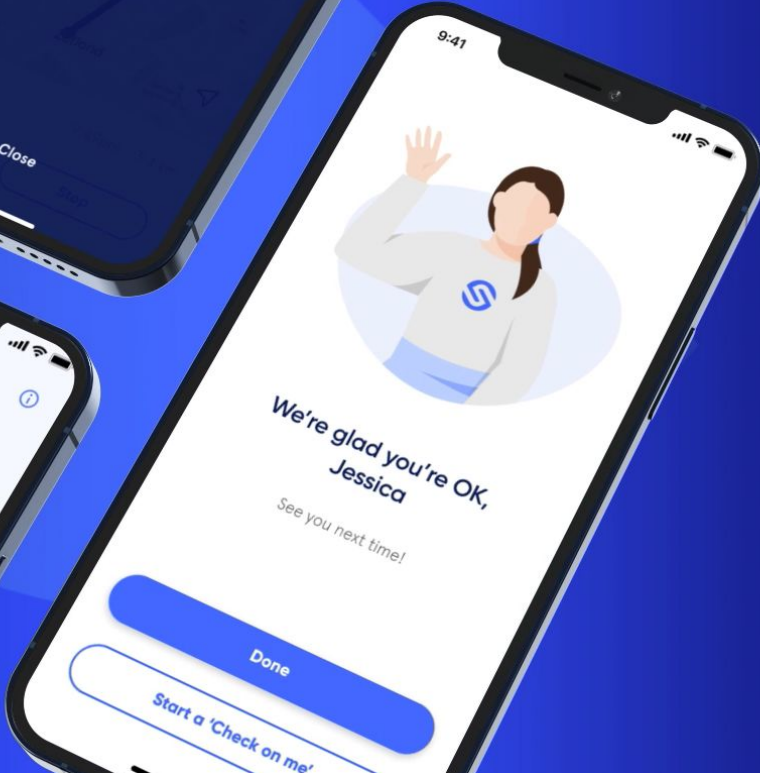

Safety scanning

Safety scanning

Safety support your people can count on for a range of everyday, unsafe scenarios

With Sonder's safety scanning team and technology in your people's pockets 24/7, you can rest easy knowing that you're keeping them well by helping avoid unsafe situations and outcomes before they arise.