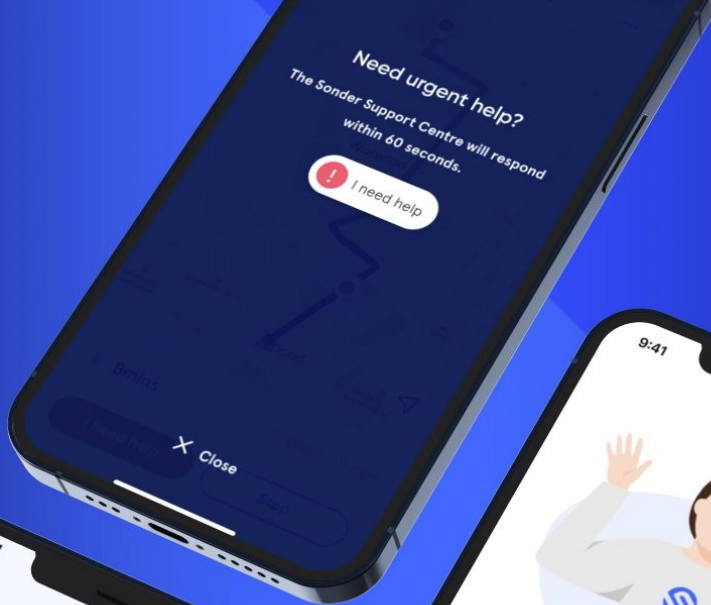

Safety scanning

Safety scanning

Safety support your people can count on for a range of everyday, unsafe scenarios

With Sonder's safety scanning team and technology in your people's pockets 24/7, you can rest easy knowing that you're keeping them well by helping avoid unsafe situations and outcomes before they arise.

[Watch feature video here](#)

Safety notices

Real time alerts about local dangers or disruptions

94%
of users rate notices as helpful

Check on me

Discreet safety check-up at a time that suits

23 mins
Average duration