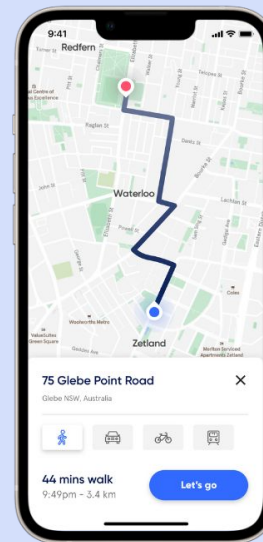

Track my journey

Reassuring safety support on the move

20%
of users start TMJ two or more times

Last 90 days usage data