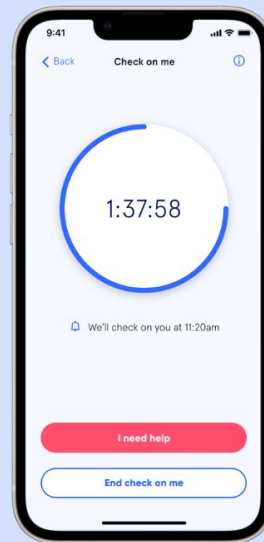

Safety scanning

Safety scanning

Safety support your people can count on for a range of everyday, unsafe scenarios

With Sonder's safety scanning team and technology in your people's pockets 24/7, you can rest easy knowing that you're keeping them well by helping avoid unsafe situations and outcomes before they arise.

[Watch feature video here](#)

Safety notices

Real time alerts about local dangers or disruptions

94%
of users rate notices as helpful

Check on me

Discreet safety check-up at a time that suits

23 mins
Average duration