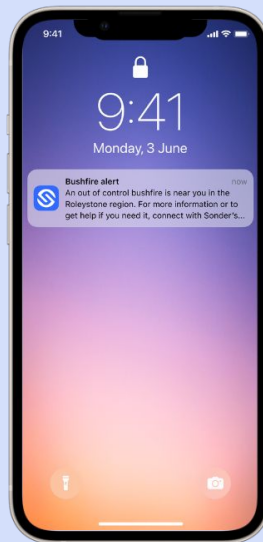

Safety scanning

Safety support your people can count on for a range of everyday, unsafe scenarios

With Sonder's safety scanning team and technology in your people's pockets 24/7, you can rest easy knowing that you're keeping them well by helping avoid unsafe situations and outcomes before they arise.

[Watch feature video here](#)

Safety notices

Real time alerts about local dangers or disruptions

94%
of users rate notices as helpful